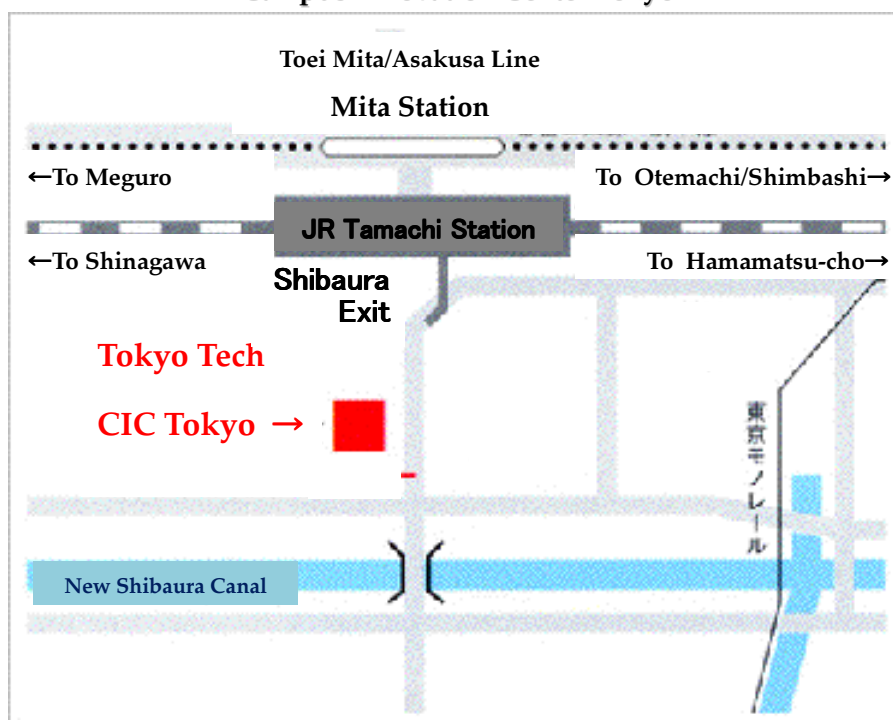

This Competition will be open to audiences from BOP consulting firms, venture capital firms, BOP related or interested companies and so forth at no charge.

Audiences of the Competition will be able to participate in screening partly by written vote.

Please register for public viewing at:

<http://icse-ja.seesaa.net>

Let's join our competition and contribute to the society!

Supporting Companies for ICSE Business Plan Competition 2010

NEC

International Development Associates
Ltd.

Campus Innovation Center Tokyo

Contact information:

Secretariat of ICSE Business Plan Competition 2010

contact-icse@googlegroups.com